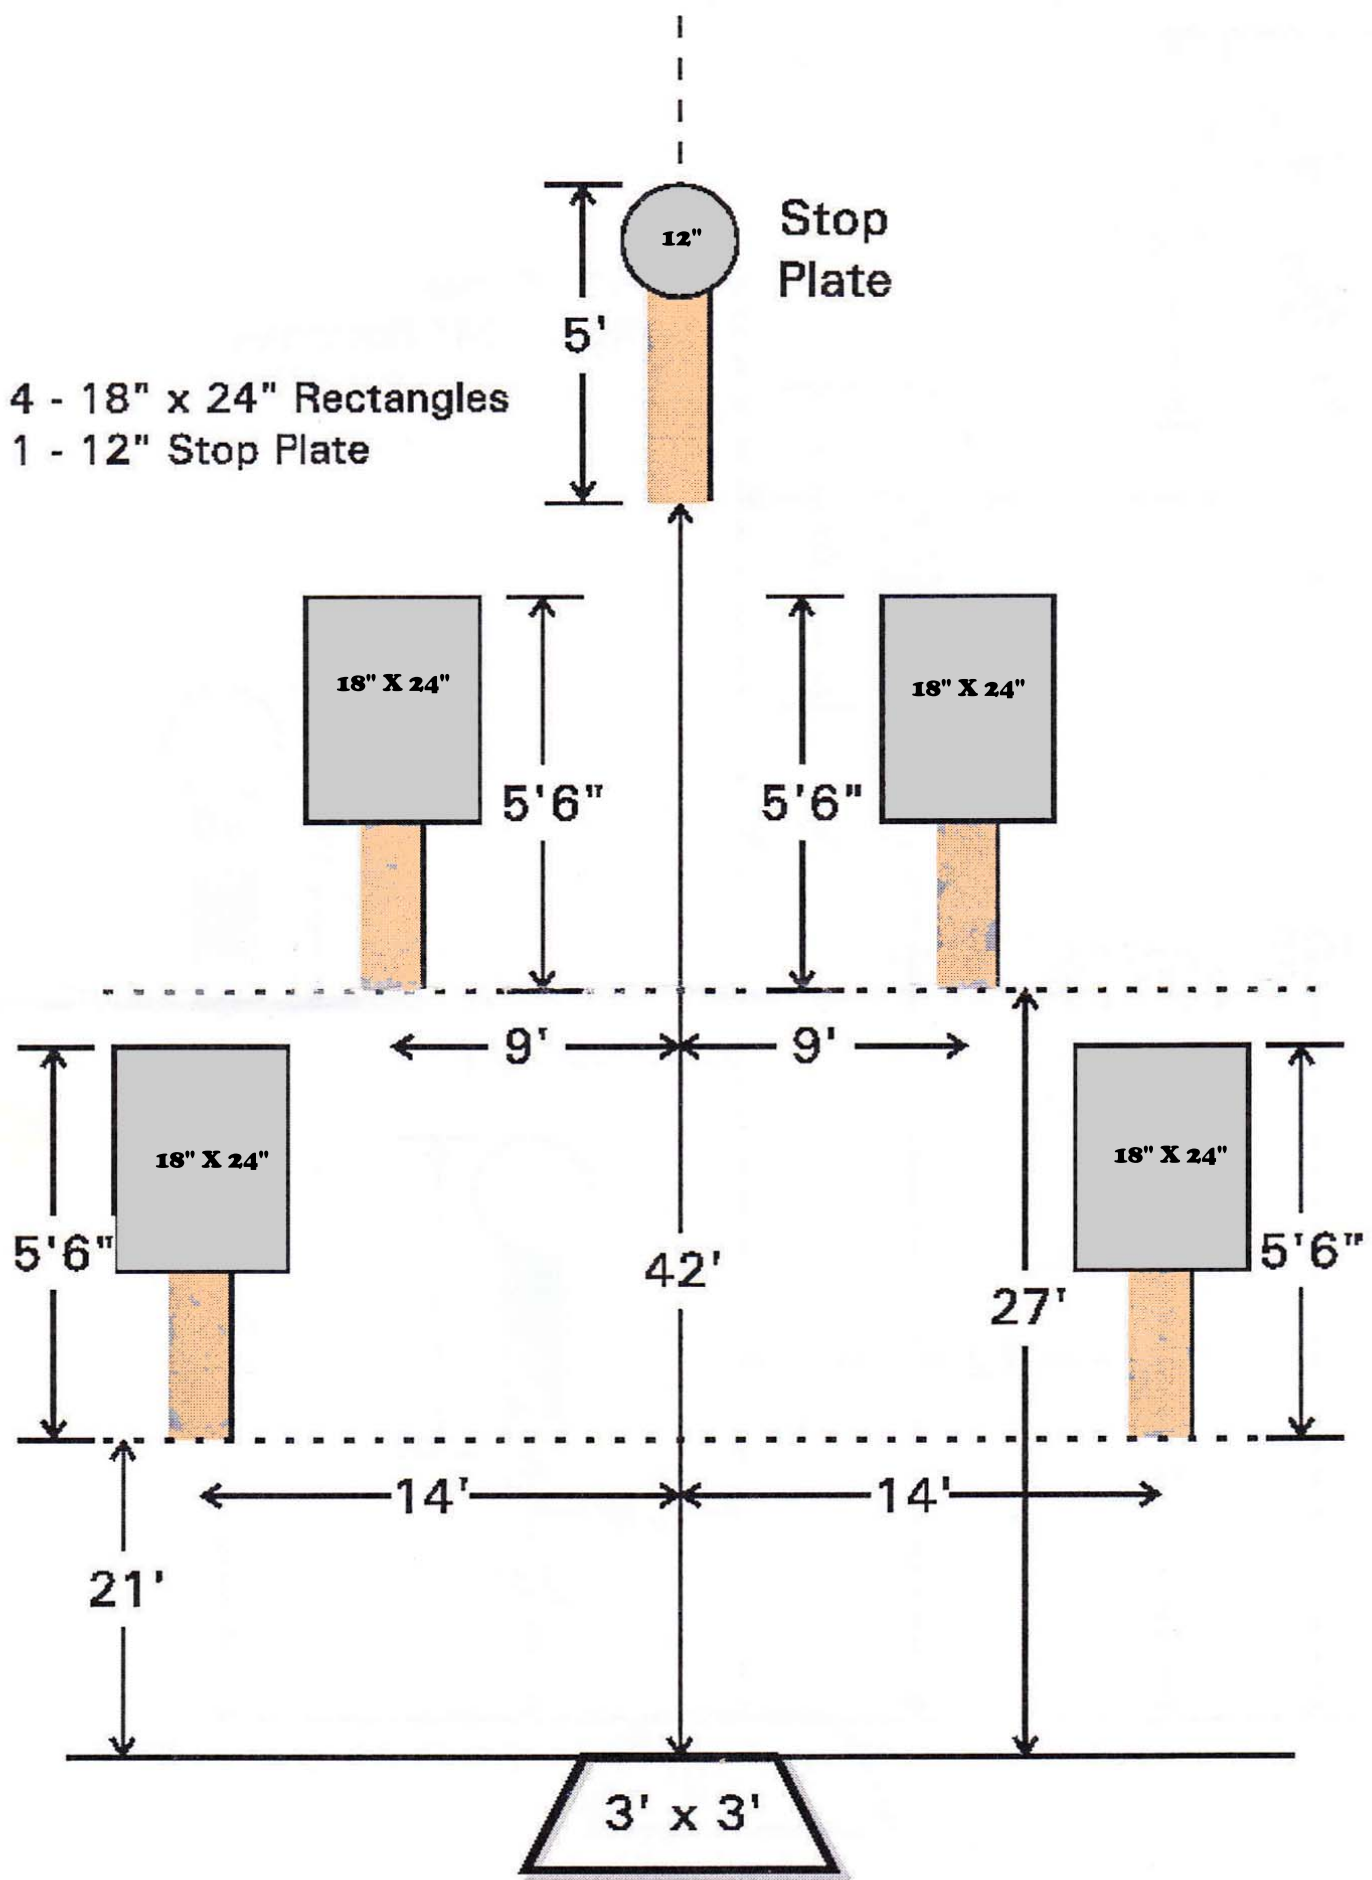

4 - 18" x 24" Rectangles
1 - 12" Stop Plate

Smoke & Hope

Best 4 of 5 runs